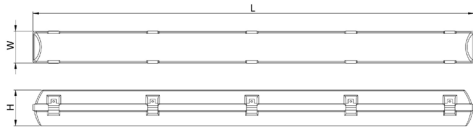

VapourLUX 1

TECHNICAL DATA SHEET

1500mm

- Surface mounted or suspended waterproof LED luminaire
- Light Distribution: Direct
- Optical System: opal polycarbonate diffuser, UV stable, impact resistant
- Housing: Polycarbonate
- Colour: light grey

System efficacy, lm/W:	Up to 169
CCT, K:	3000 and 4000
Light Distribution:	Symmetrical wide beam
Beam angle, °:	125x103
LED lifetime, h:	100000/L80B10

TECHNICAL DATA

Dimensions, mm:	L1572 x W96 x H111
Net weight, kg:	2.6

TECHNICAL DRAWING

LIGHT DISTRIBUTION CURVE

PRODUCTS

COLOUR (K)	LUMINAIRE OUTPUT (LLM)	POWER (W)	EFFICACY (LLM/W)	PART CODE
3000	4267	27.8	154	VPLX1/15/4300/3K
3000	5403	34	159	VPLX1/15/5400/3K
3000	6368	40.8	156	VPLX1/15/6400/3K
3000	8447	54.1	156	VPLX1/15/8400/3K
3000	11358	71.1	160	VPLX1/15/11400/3K
4000	4498	27.8	162	VPLX1/15/4500/4K
4000	5695	34	168	VPLX1/15/5700/4K
4000	6747	40.8	165	VPLX1/15/6700/4K
4000	8903	54.1	165	VPLX1/15/8900/4K
4000	12035	71.1	169	VPLX1/15/12000/4K