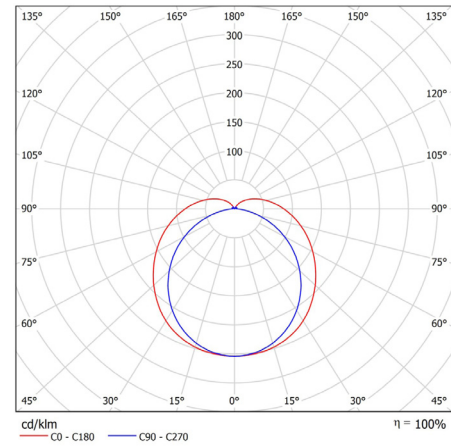

System efficacy, lm/W:	Up to 169
CCT, K:	3000 and 4000
Light Distribution:	Symmetrical wide beam
Beam angle, °:	125x103
LED lifetime, h:	100000/L80B10

TECHNICAL DATA

Dimensions, mm:	L1572 x W96 x H111
Net weight, kg:	2.6

TECHNICAL DRAWING

LIGHT DISTRIBUTION CURVE

PRODUCTS

COLOUR (K)	LUMINAIRE OUTPUT (LLM)	POWER (W)	EFFICACY (LLM/W)	PART CODE
3000	4267	27.8	154	VPLX1/15/4300/3K
3000	5403	34	159	VPLX1/15/5400/3K
3000	6368	40.8	156	VPLX1/15/6400/3K
3000	8447	54.1	156	VPLX1/15/8400/3K
3000	11358	71.1	160	VPLX1/15/11400/3K
4000	4498	27.8	162	VPLX1/15/4500/4K
4000	5695	34	168	VPLX1/15/5700/4K
4000	6747	40.8	165	VPLX1/15/6700/4K
4000	8903	54.1	165	VPLX1/15/8900/4K
4000	12035	71.1	169	VPLX1/15/12000/4K