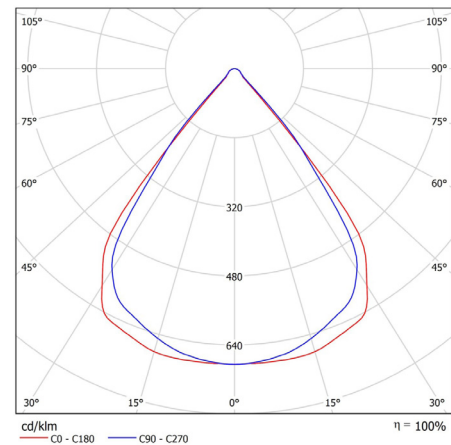

### LIGHTING DATA

Luminaire output*,lm(ta+25°C):	3500lm to 6100lm
CRI (Ra):	80+, CRI90 on request
SDCM:	3
Distribution Type:	Direct
UGR Index:	<16

System efficacy, lm/W:	Up to 168
CCT, K:	3000 and 4000
Light Distribution:	Medium-Wide beam
Beam angle, °:	74x78
LED lifetime, h:	100000/L80B10

### TECHNICAL DATA

Dimensions, mm:	L1524 x W47 x H74
Net weight, kg:	2.7

Quantity in package, pcs:	1
---------------------------	---

### TECHNICAL DRAWING

### LIGHT DISTRIBUTION CURVE