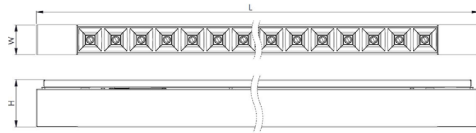

TECHNICAL DRAWING