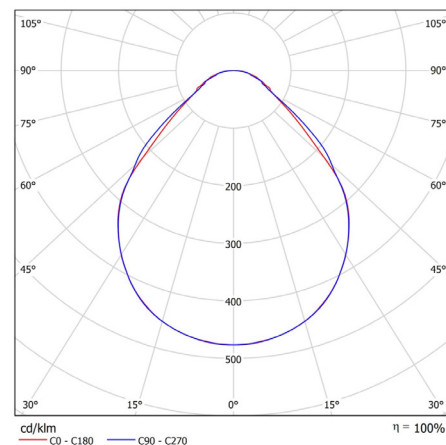

System efficacy, lm/W:	Up to 136
CCT, K:	3000 and 4000
Light Distribution:	Symmetrical wide beam
Beam angle, °:	90
LED lifetime, h:	50000/L80B10

TECHNICAL DATA

Dimensions, mm:	L595 x W595 x H82
Net weight, kg:	3

TECHNICAL DRAWING

LIGHT DISTRIBUTION CURVE

PRODUCTS

COLOUR (K)	LUMINAIRE OUTPUT (LLM)	POWER (W)	EFFICACY (LLM/W)	PART CODE
3000	2221	17.1	130	GRLX7/66/2200/3K
3000	2754	21.2	130	GRLX7/66/2800/3K
3000	3276	25.4	129	GRLX7/66/3300/3K
3000	3753	29.7	126	GRLX7/66/3800/3K
3000	5690	38.9	121	GRLX7/66/5700/3K
4000	2326	17.1	136	GRLX7/66/2300/4K
4000	2884	21.2	136	GRLX7/66/2900/4K
4000	3430	25.4	135	GRLX7/66/3400/4K
4000	3929	29.7	132	GRLX7/66/3900/4K
4000	4910	38.9	126	GRLX7/66/4900/4K