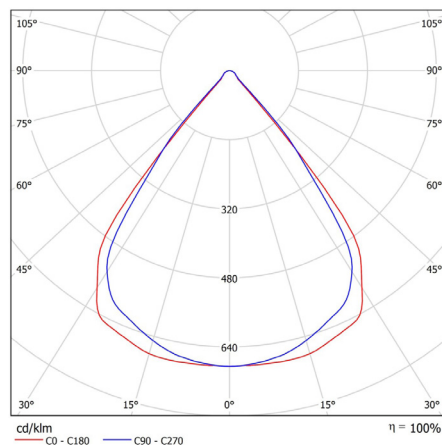

System efficacy, lm/W:	Up to 166
CCT, K:	3000 and 4000
Light Distribution:	Symmetrical wide beam
Beam angle, °:	77
LED lifetime, h:	100000/L80B10

TECHNICAL DATA

Dimensions, mm:	L595 x W595 x H31
Net weight, kg:	2.7

TECHNICAL DRAWING

LIGHT DISTRIBUTION CURVE

PRODUCTS

COLOUR (K)	LUMINAIRE OUTPUT (LLM)	POWER (W)	EFFICACY (LLM/W)	PART CODE
3000	2770	17.6	157	GRLX2/66/2800/3K
3000	3399	21.9	155	GRLX2/66/3400/3K
3000	4006	26.1	153	GRLX2/66/4000/3K
3000	4617	30.8	150	GRLX2/66/4600/3K
4000	2920	17.6	166	GRLX2/66/2900/4K
4000	3583	21.9	164	GRLX2/66/3600/4K
4000	4222	26.1	162	GRLX2/66/4200/4K
4000	4867	30.8	158	GRLX2/66/4900/4K