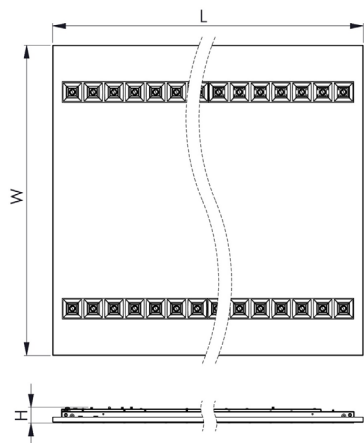

TECHNICAL DRAWING

LIGHT DISTRIBUTION CURVE

PRODUCTS

COLOUR (K)	LUMINAIRE OUTPUT (LLM)	POWER (W)	EFFICACY (LLM/W)	PART CODE
3000	5540	33.6	165	GRLX2/126/5500/3K
3000	6798	41.9	162	GRLX2/126/6800/3K
3000	8012	50.6	158	GRLX2/126/8000/3K
3000	9235	59	157	GRLX2/126/9200/3K
4000	5840	33.7	173	GRLX2/126/5800/4K
4000	7165	41.9	171	GRLX2/126/7200/4K
4000	8445	50.5	167	GRLX2/126/8400/4K
4000	9733	58.9	165	GRLX2/126/9700/4K

OPTIONS

	PART CODE
DALI driver	/DD
3 Hour emergency	/E3S
3 hour DALI emergency	/E3D
4CMESH	/MM
4CMESH with Sensor	/MMS

	PART CODE
Integrated DALI sensor	/IDS
Air handling slots	/HAL
Plasterboard mounting frame	/PBF
Custom RAL	/RAL

EXAMPLE PART CODE: GRLX2/126/5800/4K/DD/E3D

Note: Tolerance range for optical and electrical data: $\pm 10\%$. 4C LIGHTING SOLUTIONS is constantly developing and improving its products. The right is reserved to change any product specifications without prior notification.