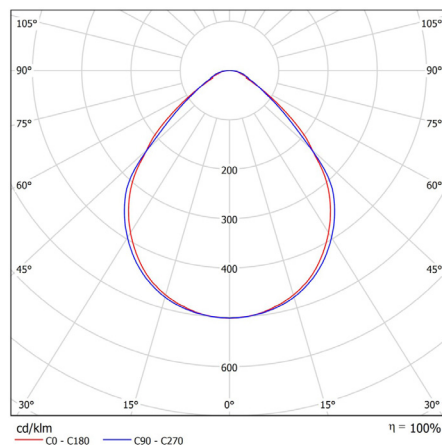

System efficacy, lm/W:	Up to 156
CCT, K:	3000 and 4000
Light Distribution:	Symmetrical wide beam
Beam angle, °:	90
LED lifetime, h:	100000/L80B10

TECHNICAL DATA

Dimensions, mm:	L1195 x W595 x H47
Net weight, kg:	6.2

TECHNICAL DRAWING

LIGHT DISTRIBUTION CURVE

PRODUCTS

COLOUR (K)	LUMINAIRE OUTPUT (LLM)	POWER (W)	EFFICACY (LLM/W)	PART CODE
3000	5103	34.5	148	GRLX1/126/5100/3K
3000	7070	50.7	140	GRLX1/126/7050/3K
3000	9623	65.1	148	GRLX1/126/9600/3K
4000	5379	34.5	156	GRLX1/126/5300/4K
4000	7452	50.7	147	GRLX1/126/7400/4K
4000	10143	65.1	156	GRLX1/126/10100/4K