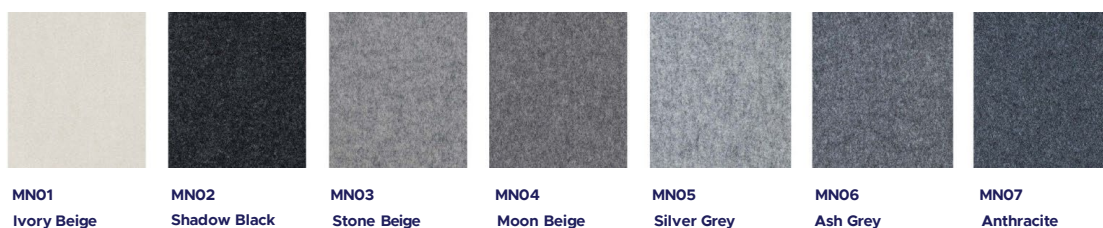

TECHNICAL DRAWING

LIGHT DISTRIBUTION CURVE

PRODUCTS

COLOUR (K)	LUMINAIRE OUTPUT (LLM)	POWER (W)	EFFICACY (LLM/W)	PART CODE
4000	3214	24.8	130	ACLX4/66/3200/4K
4000	4380	34.7	126	ACLX4/66/4400/4K
4000	6021	50.9	118	ACLX4/66/6000/4K

OPTIONS

	PART CODE
DALI driver	/DD
3 Hour emergency	/E3S
3 hour DALI emergency	/E3D
4C MESH	/MM

	PART CODE
4C MESH with Sensor	/MMS
Integrated DALI sensor	/IDS
Custom RAL	/RAL

EXAMPLE PART CODE: ACLX4/66/3200/4K/DD/E3D

Material Colour:

Natural colour:

Note: Tolerance range for optical and electrical data: $\pm 10\%$. 4C LIGHTING SOLUTIONS is constantly developing and improving its products. The right is reserved to change any product specifications without prior notification.