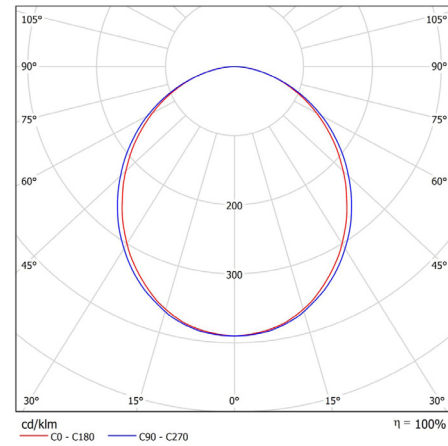

System efficacy, lm/W:	Up to 130
CCT, K:	4000
Light Distribution:	Direct
LED lifetime, h:	50000/L80B10

TECHNICAL DATA

Dimensions, mm:	L620 W620 H68
Net weight, kg:	5.6

Quantity in package, pcs:	1
---------------------------	---

TECHNICAL DRAWING

LIGHT DISTRIBUTION CURVE

PRODUCTS

COLOUR (K)	LUMINAIRE OUTPUT (LLM)	POWER (W)	EFFICACY (LLM/W)	PART CODE
4000	3214	24.8	130	ACLX4/66/3200/4K
4000	4380	34.7	126	ACLX4/66/4400/4K
4000	6021	50.9	118	ACLX4/66/6000/4K