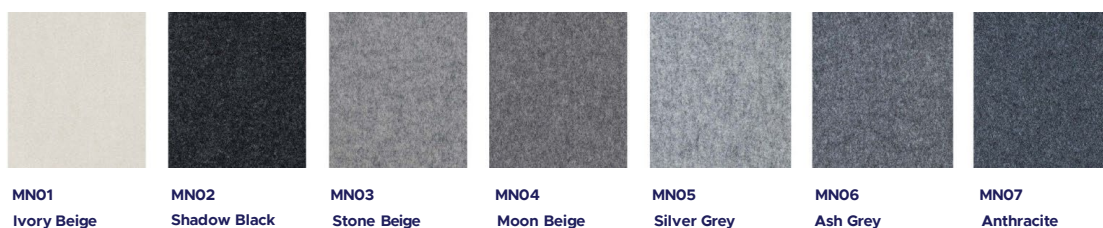

TECHNICAL DRAWING

LIGHT DISTRIBUTION CURVE

PRODUCTS

COLOUR (K)	LUMINAIRE OUTPUT (LLM)	POWER (W)	EFFICACY (LLM/W)	PART CODE
4000	6295	48.5	130	ACLX4/1212/6300/4K
4000	8567	70	122	ACLX4/1212/8600/4K
4000	11618	103.7	112	ACLX4/1212/11700/4K

OPTIONS

	PART CODE
DALI driver	/DD
3 Hour emergency	/E3S
3 hour DALI emergency	/E3D
4C MESH	/MM

	PART CODE
4C MESH with Sensor	/MMS
Integrated DALI sensor	/IDS
Custom RAL	/RAL

EXAMPLE PART CODE: ACLX4/66/3200/4K/DD/E3D

Material Colour:

Natural colour:

Note: Tolerance range for optical and electrical data: $\pm 10\%$. 4C LIGHTING SOLUTIONS is constantly developing and improving its products. The right is reserved to change any product specifications without prior notification.