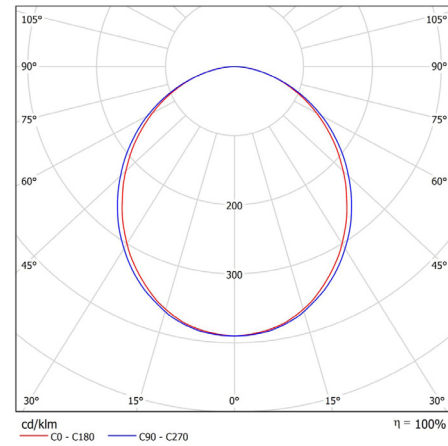

System efficacy, lm/W:	Up to 130
CCT, K:	4000
Light Distribution:	Direct
LED lifetime, h:	50000/L80B10

TECHNICAL DATA

Dimensions, mm:	L1180 W1180 68
Net weight, kg:	13.4

Quantity in package, pcs:	1
---------------------------	---

TECHNICAL DRAWING

LIGHT DISTRIBUTION CURVE

PRODUCTS

COLOUR (K)	LUMINAIRE OUTPUT (LLM)	POWER (W)	EFFICACY (LLM/W)	PART CODE
4000	6295	48.5	130	ACLX4/1212/6300/4K
4000	8567	70	122	ACLX4/1212/8600/4K
4000	11618	103.7	112	ACLX4/1212/11700/4K