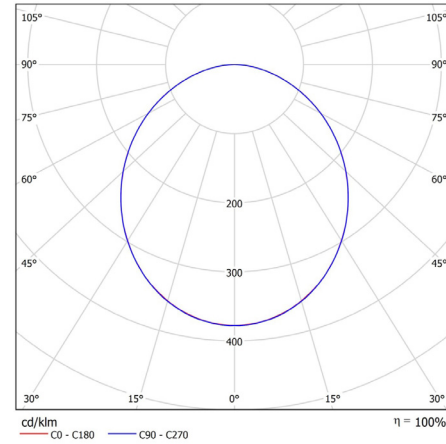

System efficacy, lm/W:	Up to 125
CCT, K:	3000K to 4000K
Light Distribution:	Symmetrical wide beam
Beam angle, °:	105
LED lifetime, h:	50000/L80B10

TECHNICAL DATA

Dimensions, mm:	L900 W900 H80
Net weight, kg:	10

TECHNICAL DRAWING

LIGHT DISTRIBUTION CURVE

PRODUCTS

COLOUR (K)	LUMINAIRE OUTPUT (LLM)	POWER (W)	EFFICACY (LLM/W)	PART CODE
3000	3148	26.4	119	ACLX2/99/3100/3K
3000	4289	37.7	114	ACLX2/99/4300/3K
3000	5896	54.9	107	ACLX2/99/5900/3K
4000	3295	26.4	125	ACLX2/99/3300/4K
4000	4491	37.7	119	ACLX2/99/4500/4K
4000	6173	54.9	112	ACLX2/99/6200/4K