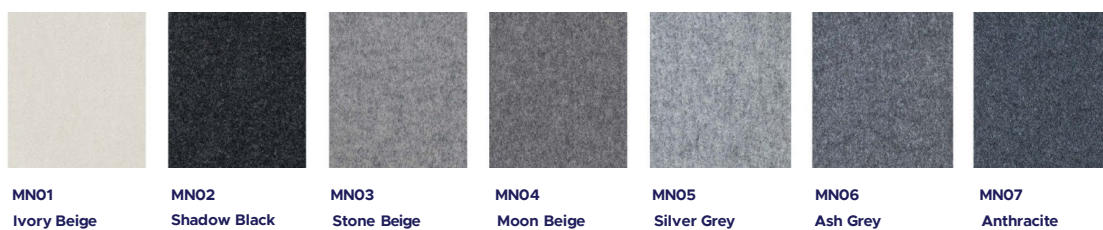

TECHNICAL DRAWING

LIGHT DISTRIBUTION CURVE

PRODUCTS

COLOUR (K)	LUMINAIRE OUTPUT (LLM)	POWER (W)	EFFICACY (LLM/W)	PART CODE
3000	3148	26.4	119	ACLX2/99/3100/3K
3000	4289	37.7	114	ACLX2/99/4300/3K
3000	5896	54.9	107	ACLX2/99/5900/3K
4000	3295	26.4	125	ACLX2/99/3300/4K
4000	4491	37.7	119	ACLX2/99/4500/4K
4000	6173	54.9	112	ACLX2/99/6200/4K

Material Colour:

Natural colour:

Note: Tolerance range for optical and electrical data: $\pm 10\%$. 4C LIGHTING SOLUTIONS is constantly developing and improving its products. The right is reserved to change any product specifications without prior notification.