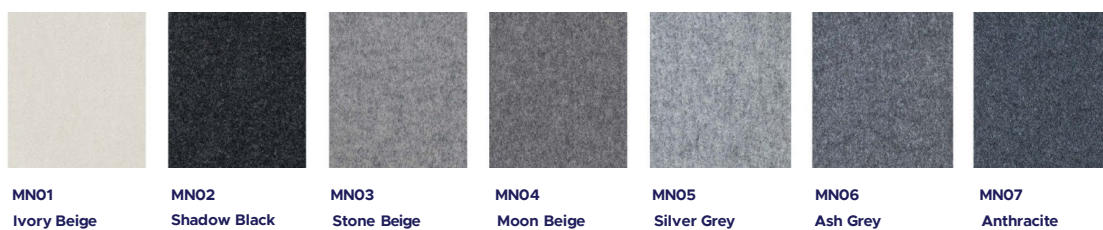

Material Colour:

Natural colour:

Note: Tolerance range for optical and electrical data: $\pm 10\%$. 4C LIGHTING SOLUTIONS is constantly developing and improving its products. The right is reserved to change any product specifications without prior notification.