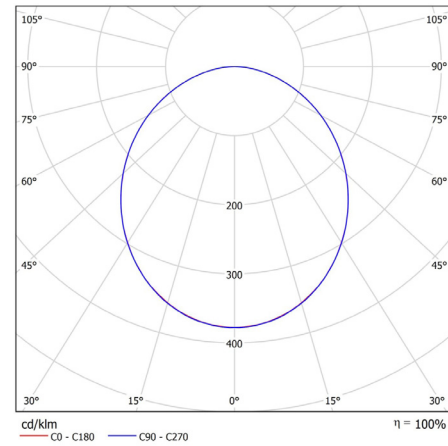

System efficacy, lm/W:	Up to 119
CCT, K:	3000K to 4000K
Light Distribution:	Symmetrical wide beam
Beam angle, °:	105
LED lifetime, h:	50000/L80B10

TECHNICAL DATA

Dimensions, mm:	L600 W600 H80
Net weight, kg:	5.7

TECHNICAL DRAWING

LIGHT DISTRIBUTION CURVE

PRODUCTS

COLOUR (K)	LUMINAIRE OUTPUT (LLM)	POWER (W)	EFFICACY (LLM/W)	PART CODE
3000	1924	16.9	114	ACLX2/66/1900/3K
3000	2621	23.6	111	ACLX2/66/2600/3K
3000	3603	34.6	104	ACLX2/66/3600/3K
4000	2014	16.9	119	ACLX2/66/2000/4K
4000	2744	23.6	116	ACLX2/66/2700/4K
4000	3772	34.6	109	ACLX2/66/3800/4K