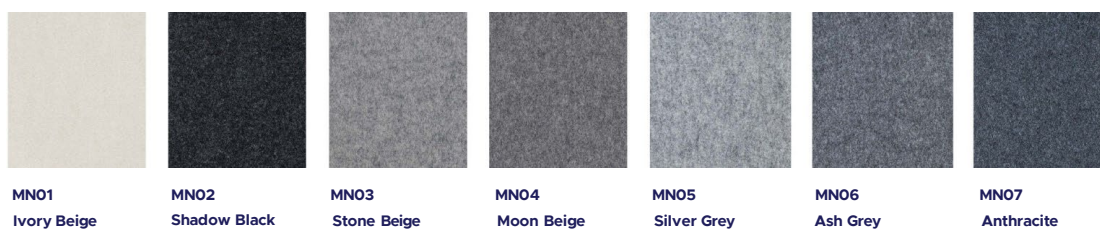

TECHNICAL DRAWING

LIGHT DISTRIBUTION CURVE

PRODUCTS

COLOUR (K)	LUMINAIRE OUTPUT (LLM)	POWER (W)	EFFICACY (LLM/W)	PART CODE
3000	4197	34.8	121	ACLX2/1212/4200/3K
3000	5719	49.8	115	ACLX2/1212/5700/3K
3000	7861	72.4	109	ACLX2/1212/7900/3K
4000	4394	34.8	126	ACLX2/1212/4400/4K
4000	5987	49.8	120	ACLX2/1212/6000/4K
4000	8231	72.4	114	ACLX2/1212/8200/4K

Material Colour:

Natural colour:

Note: Tolerance range for optical and electrical data: $\pm 10\%$. 4C LIGHTING SOLUTIONS is constantly developing and improving its products. The right is reserved to change any product specifications without prior notification.