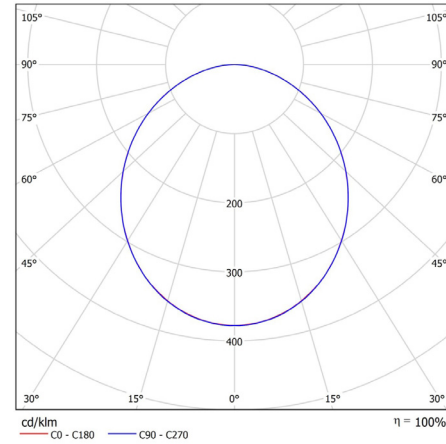

System efficacy, lm/W:	Up to 126
CCT, K:	3000K to 4000K
Light Distribution:	Symmetrical wide beam
Beam angle, °:	105
LED lifetime, h:	50000/L80B10

TECHNICAL DATA

Dimensions, mm:	L1200 W1200 H80
Net weight, kg:	14.9

TECHNICAL DRAWING

LIGHT DISTRIBUTION CURVE

PRODUCTS

COLOUR (K)	LUMINAIRE OUTPUT (LLM)	POWER (W)	EFFICACY (LLM/W)	PART CODE
3000	4197	34.8	121	ACLX2/1212/4200/3K
3000	5719	49.8	115	ACLX2/1212/5700/3K
3000	7861	72.4	109	ACLX2/1212/7900/3K
4000	4394	34.8	126	ACLX2/1212/4400/4K
4000	5987	49.8	120	ACLX2/1212/6000/4K
4000	8231	72.4	114	ACLX2/1212/8200/4K