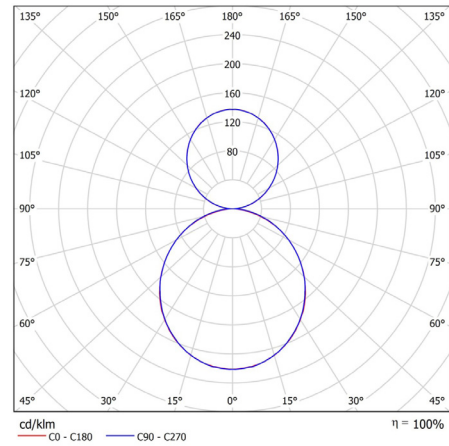

System efficacy, lm/W:	Up to 128
CCT, K:	4000
Light Distribution:	Wide-wide beam
Beam angle, °:	109x109
LED lifetime, h:	50000/L80B10

TECHNICAL DATA

Dimensions, mm:	L1439 W50 H99
Net weight, kg:	3.9 up to 4.8

TECHNICAL DRAWING

LIGHT DISTRIBUTION CURVE

PRODUCTS

COLOUR (K)	LUMINAIRE OUTPUT (LLM)	POWER (W)	EFFICACY (LLM/W)	PART CODE
4000	3392	26.4	128	ACLX1/15/3400/4K
4000	4622	37.8	122	ACLX1/15/4600/4K
4000	6354	54.9	116	ACLX1/15/6400/4K