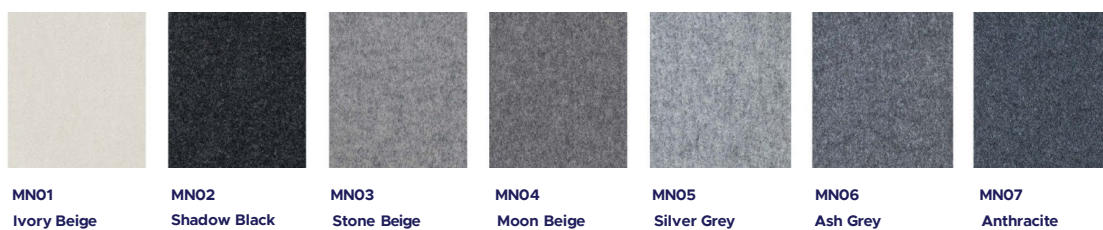

TECHNICAL DRAWING

LIGHT DISTRIBUTION CURVE

PRODUCTS

COLOUR (K)	LUMINAIRE OUTPUT (LLM)	POWER (W)	EFFICACY (LLM/W)	PART CODE
4000	3392	26.4	128	ACLX1/15/3400/4K
4000	4622	37.8	122	ACLX1/15/4600/4K
4000	6354	54.9	116	ACLX1/15/6400/4K

Material Colour:

Natural colour:

Note: Tolerance range for optical and electrical data: $\pm 10\%$. 4C LIGHTING SOLUTIONS is constantly developing and improving its products. The right is reserved to change any product specifications without prior notification.